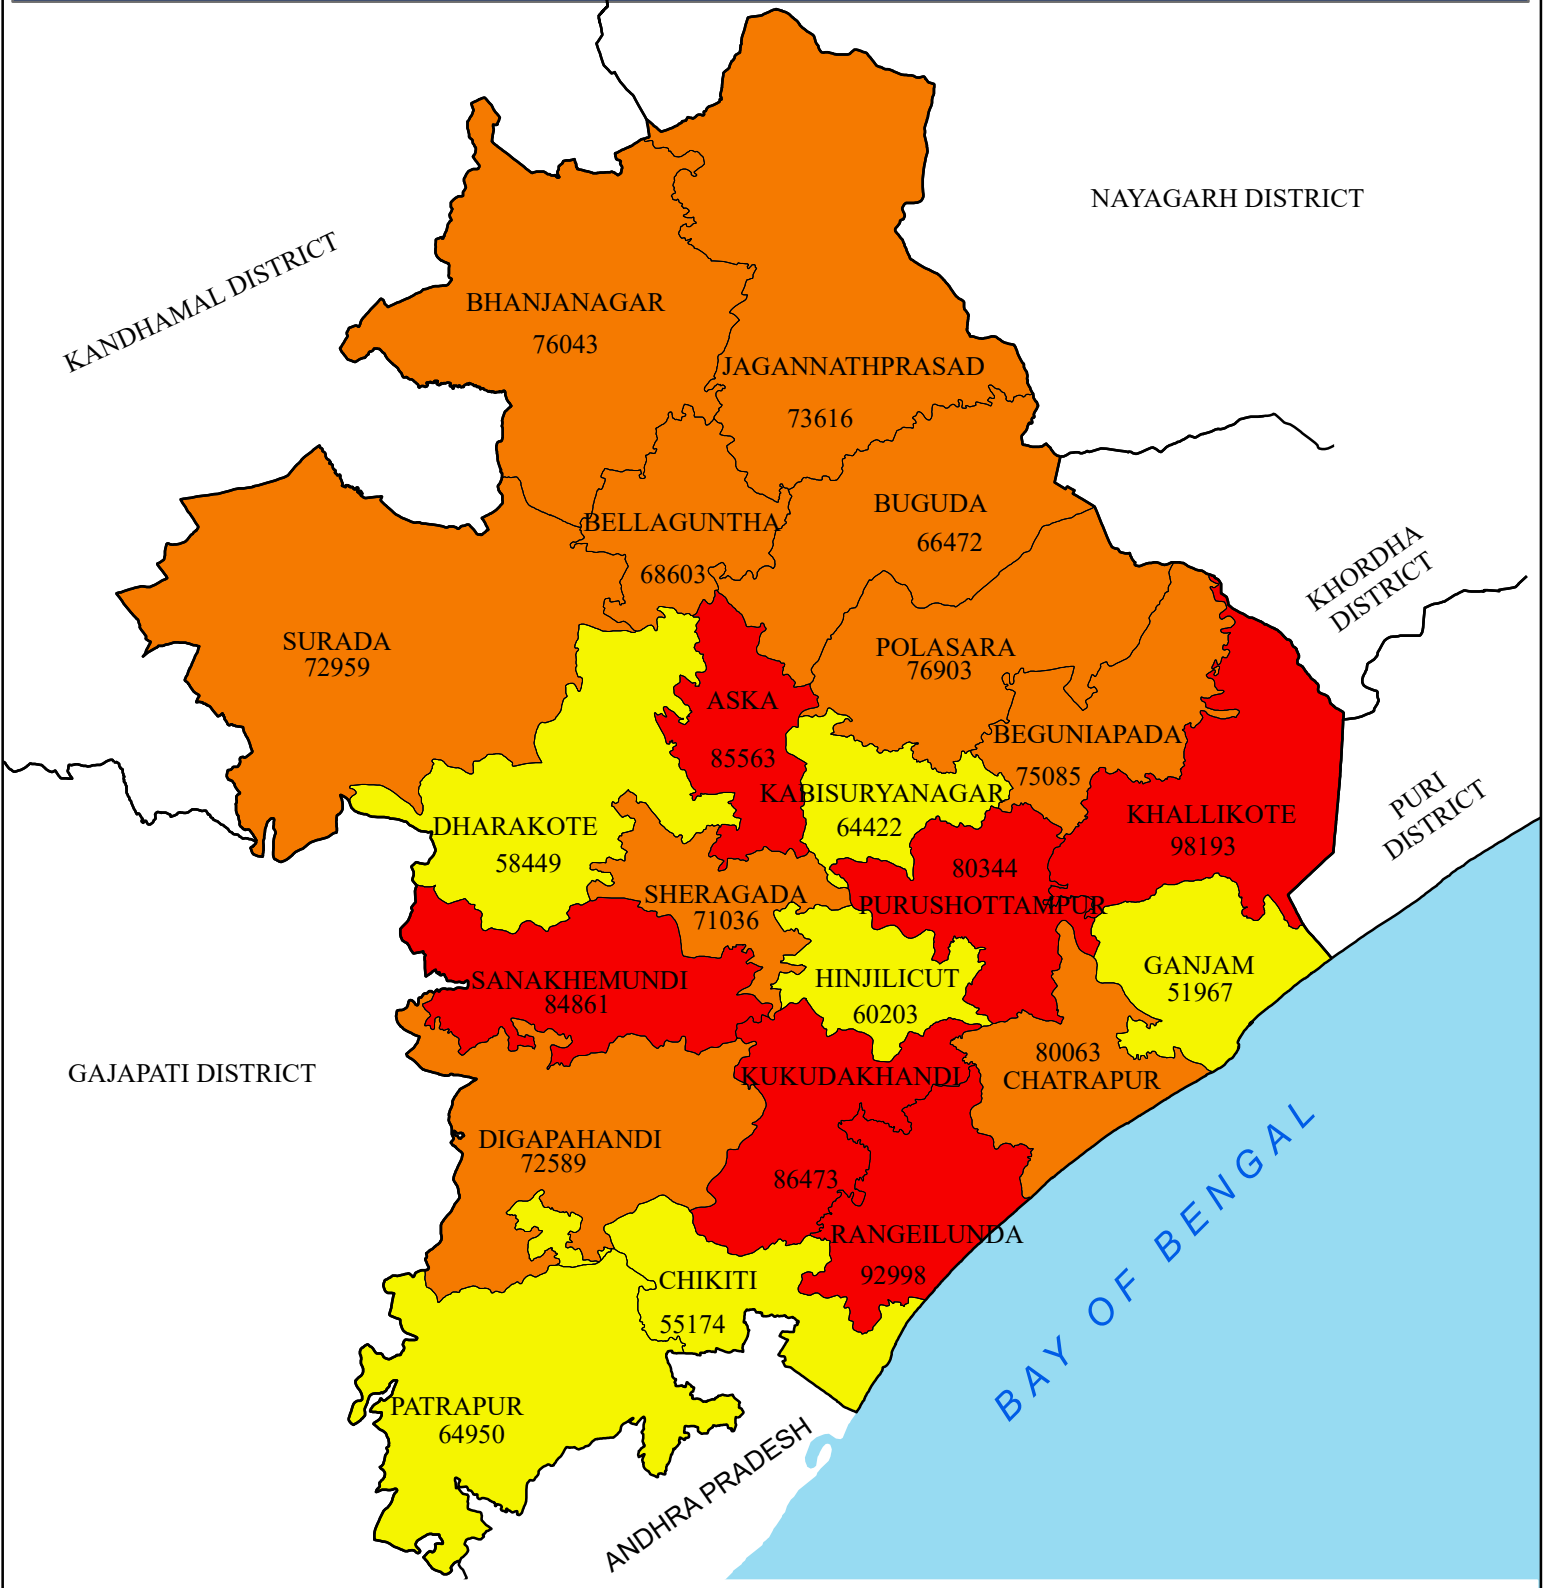

NON-WORKERS DISTRICT: GANJAM

LEGEND

NON-WORKERS

- 51967 - 66470 (LOW)
- 66471 - 80340 (MEDIUM)
- 80341 - 98193 (HIGH)
- DISTRICT BOUNDARY
- BLOCK BOUNDARY

Source : Census - 2011

INDEX

0 5 10 20 Kilometers